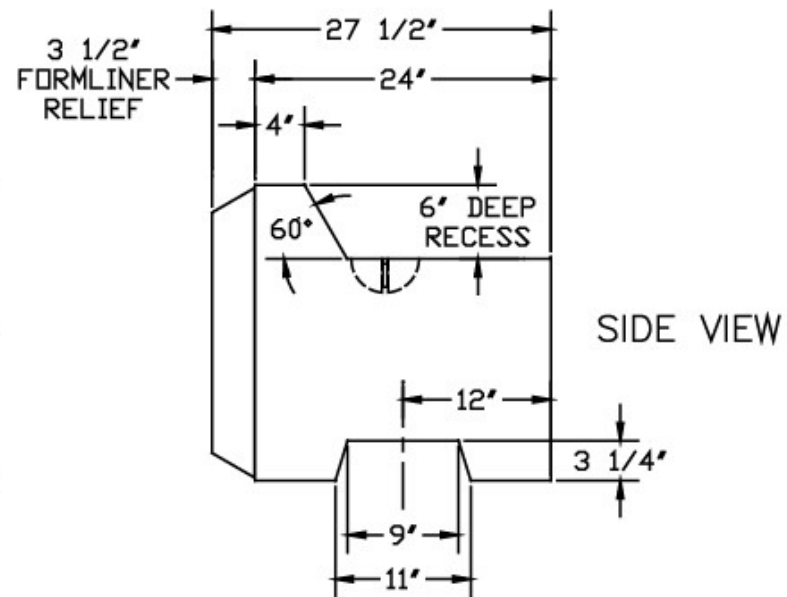

LANDSCAPE HALF RECESS - STRAIGHT ENDS

WEIGHT: 1,045 Lbs.
VOLUME: 6.97 Cft