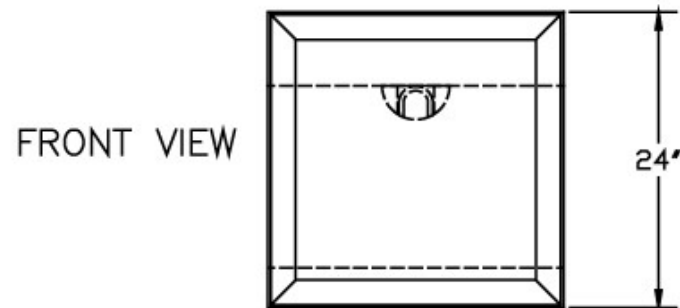

LANDSCAPE HALF RECESS - STRAIGHT ENDS

WEIGHT: 1,045 Lbs.
VOLUME: 6.97 Cft