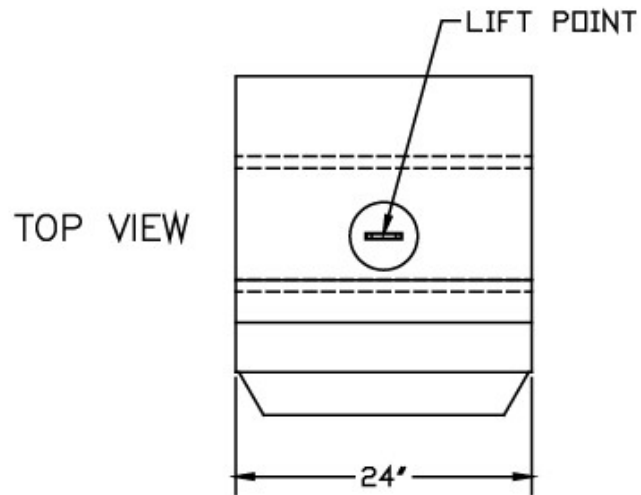

LANDSCAPE HALF RECESS - STRAIGHT ENDS

WEIGHT: 1,045 Lbs.
VOLUME: 6.97 Cft